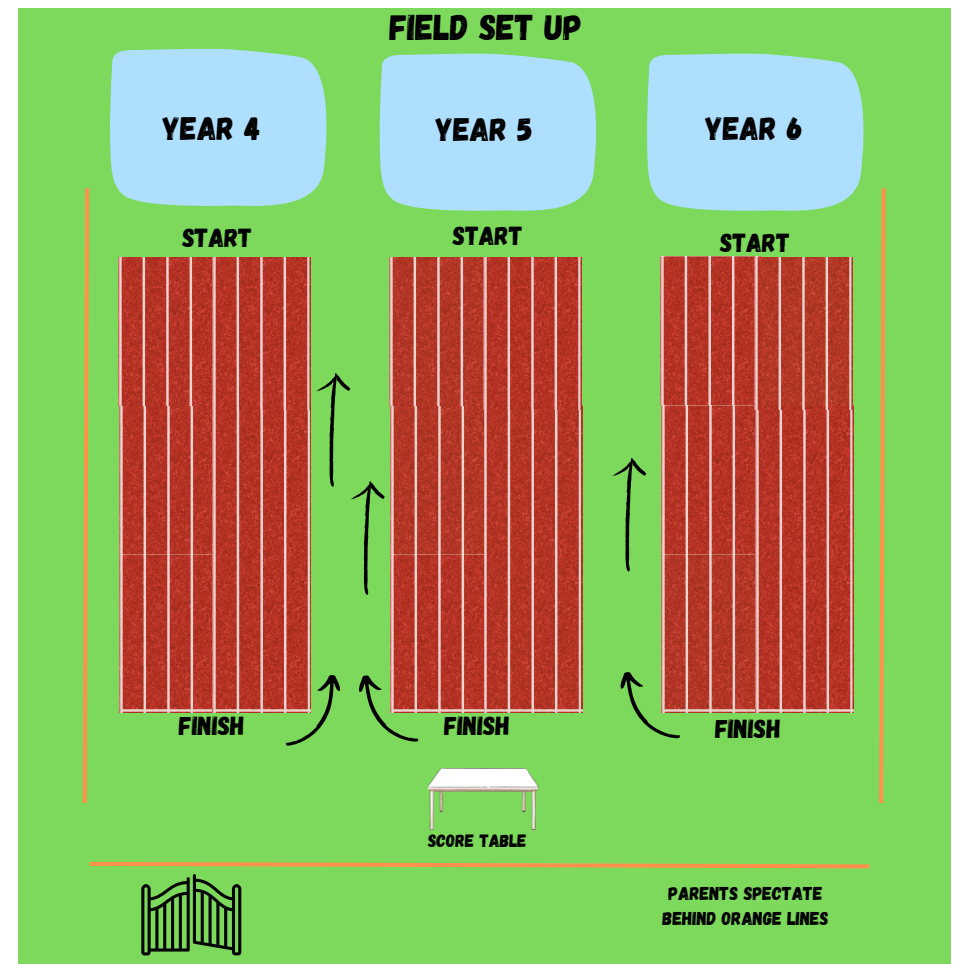

Races:

Sprint

Egg and Spoon

Bean bag shuttle

Fancy Dress

Relay

Rules for spectators:

Please do not go inside the cordoned off area at any time.

At the end of Sports Day, please allow all children to be led back to school first to ensure a safe return to their classroom. All children must be collected from the classroom and not taken directly from the school field.

Please remember that any photos you take should be for your family use only and not shared on social media.

Please note that as the Manning Road field is part of our school premises, the same school rules apply.

For your child's protection please:

Send a sun hat with your child in the morning.

Ensure they have an extra drink or a water bottle in school to take to the field.

Apply sun protection cream before coming to school.